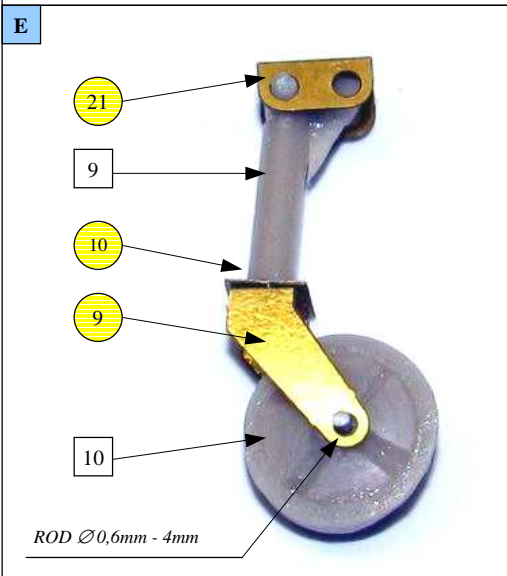

- RESIN PARTS

- PHOTO-ETCHED PARTS F3072

- PHOTO-ETCHED PARTS F35075

- 13
- 14
- 15
- 4

- D
  - C
  - 7
  - 23
  - 40
  - 40
  - 7
  - 18
  - 2
  - 4
- WIRE Ø0,4mm

H 2x

I 3x

J