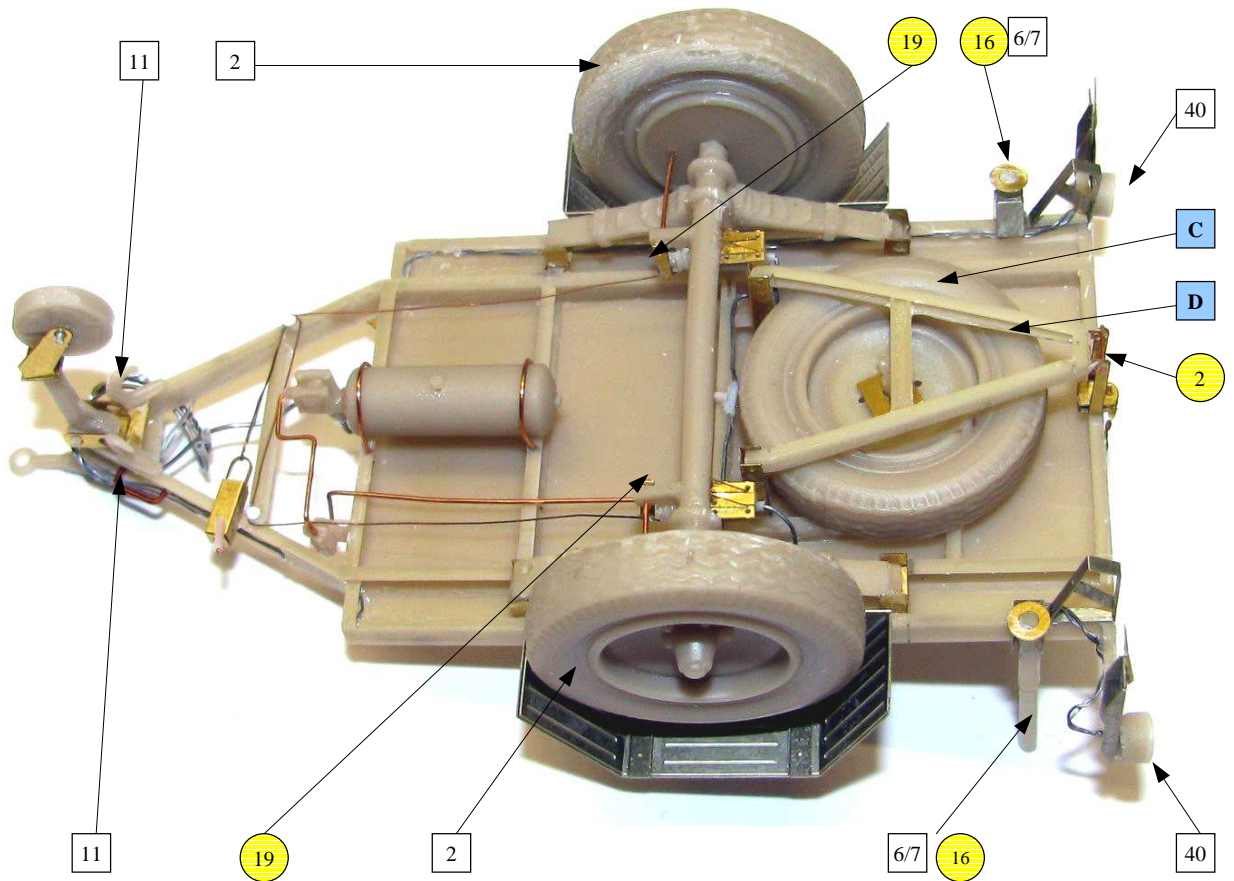

- RESIN PARTS

- PHOTO-ETCHED PARTS F3072

- PHOTO-ETCHED PARTS F35075

- 13
- 14
- 15
- 4

- D
  - C
  - 7
  - 23
  - 40
  - 40
  - 7
  - 18
  - 2
  - 4
- WIRE Ø0,4mm

H 2x

I 3x

J