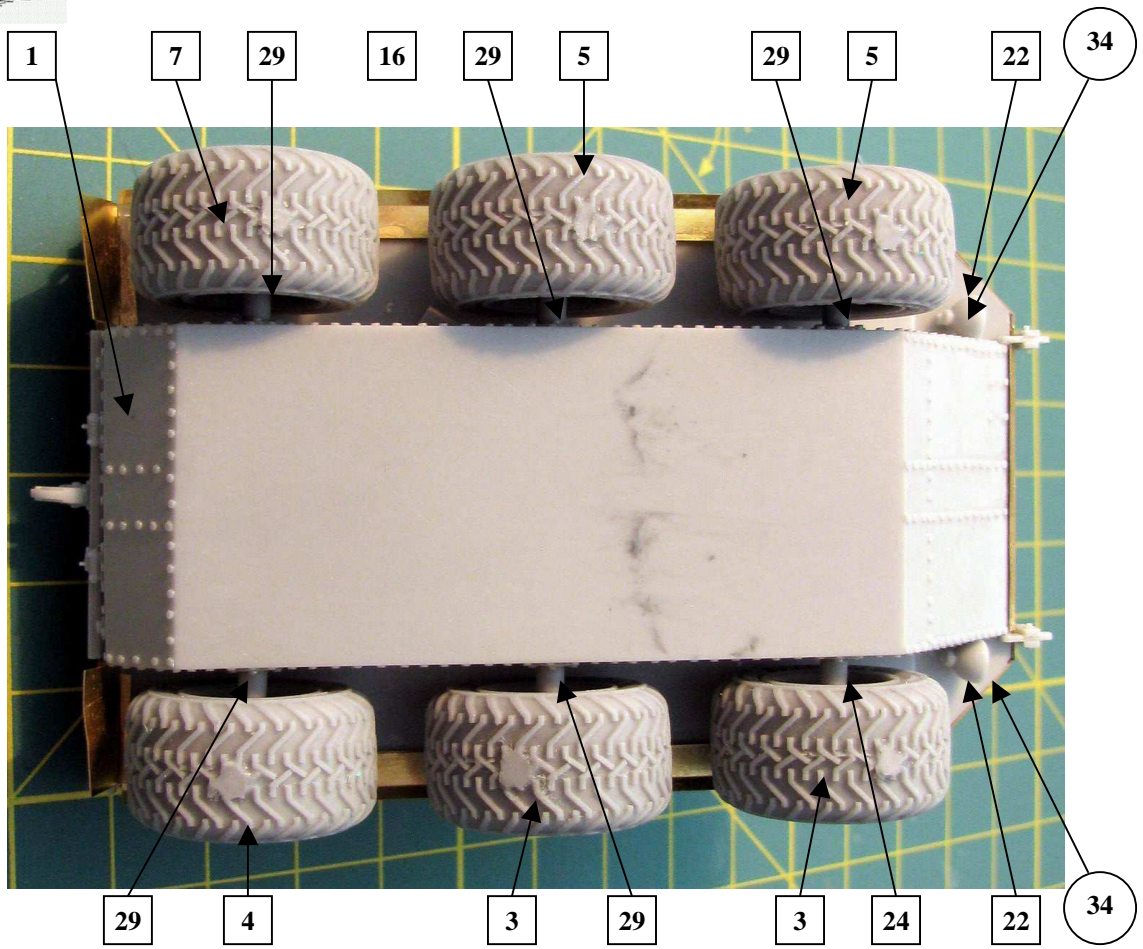

PHOTO-ETCHED PARTS

FILM

DECALS

RESIN PARTS

PHOTO-ETCHED PARTS

WIRE  $\varnothing 0,5 - 8mm$

Supacat ATMP Mk3

1/35

F3054

7/7