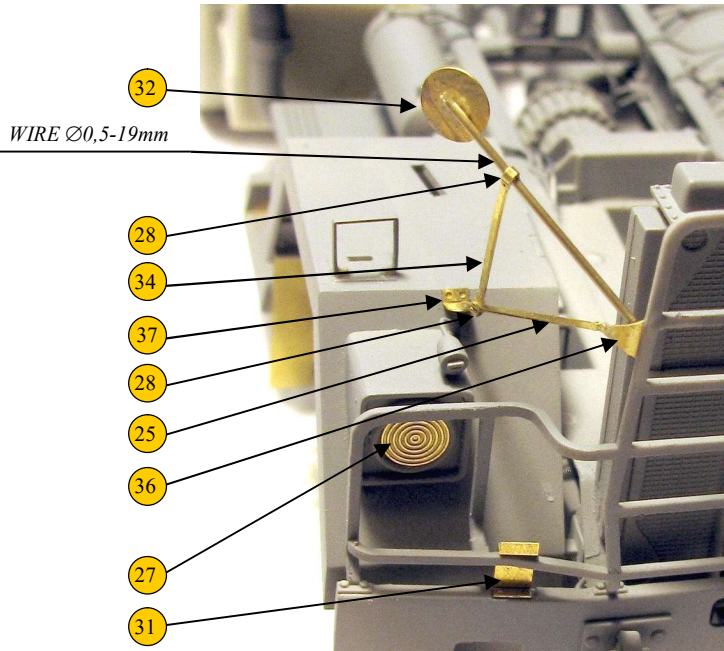

recommended kits: Trumpeter

PHOTO-ETCHED PARTS

RESIN PARTS

X - RESIN PARTS

X - PHOTO-ETCHED PARTS

M915

M920

M915 ONLY

M915

M915

M920

1x M915 / 2x M920

M915/M920 - detail set 1/35 F3090