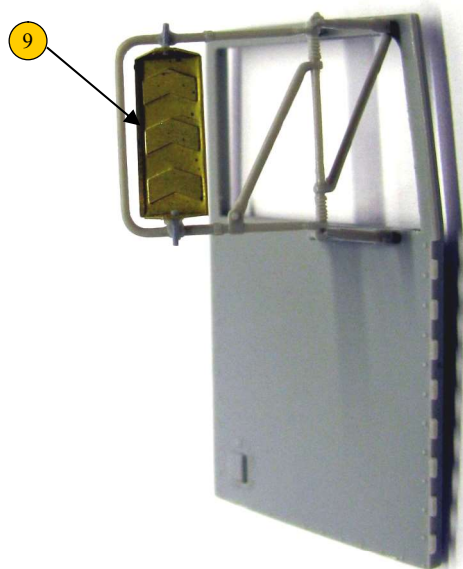

recommended kits: Trumpeter

PHOTO-ETCHED PARTS

RESIN PARTS

X - RESIN PARTS

X - PHOTO-ETCHED PARTS

M915

M920

M915 ONLY

M915

M915

M920

1x M915 / 2x M920

M915/M920 - detail set 1/35 F3090