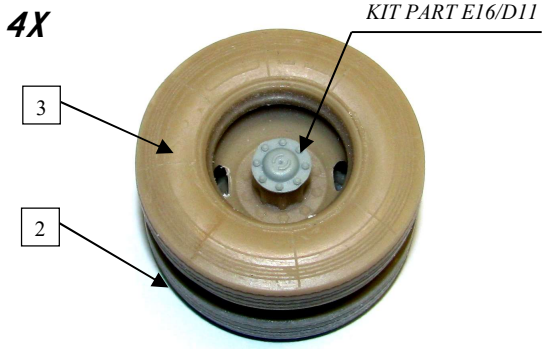

recommended kits: Trumpeter

PHOTO-ETCHED PARTS

RESIN PARTS

X - RESIN PARTS

X - PHOTO-ETCHED PARTS

M915

M920

M915 ONLY

M915

M915

M920

1x M915 / 2x M920

M915/M920 - detail set 1/35 F3090