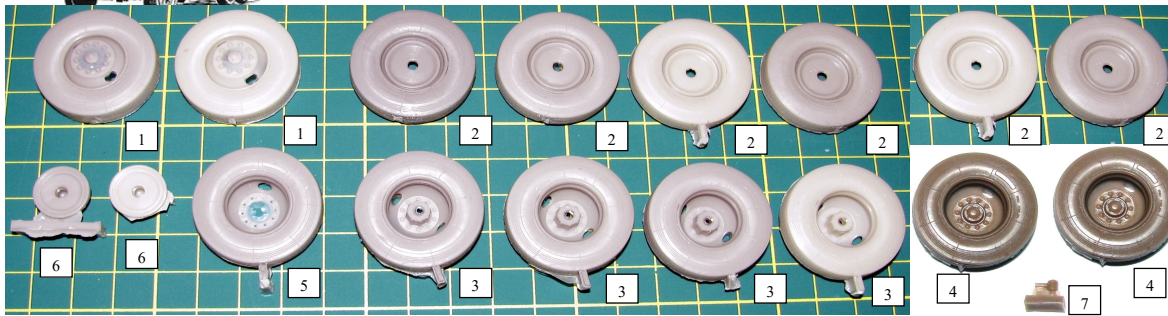

recommended kits: Trumpeter

PHOTO-ETCHED PARTS

RESIN PARTS

X - RESIN PARTS

X - PHOTO-ETCHED PARTS

M915

M920

M915 ONLY

M915

M915

M920

1x M915 / 2x M920

M915/M920 - detail set 1/35 F3090