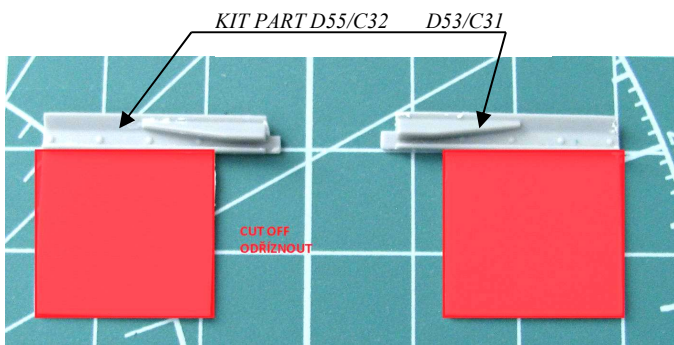

recommended kits: Trumpeter

PHOTO-ETCHED PARTS

RESIN PARTS

X - RESIN PARTS

X - PHOTO-ETCHED PARTS

M915

M920

M915 ONLY

M915

M915

M920

1x M915 / 2x M920

M915/M920 - detail set 1/35 F3090