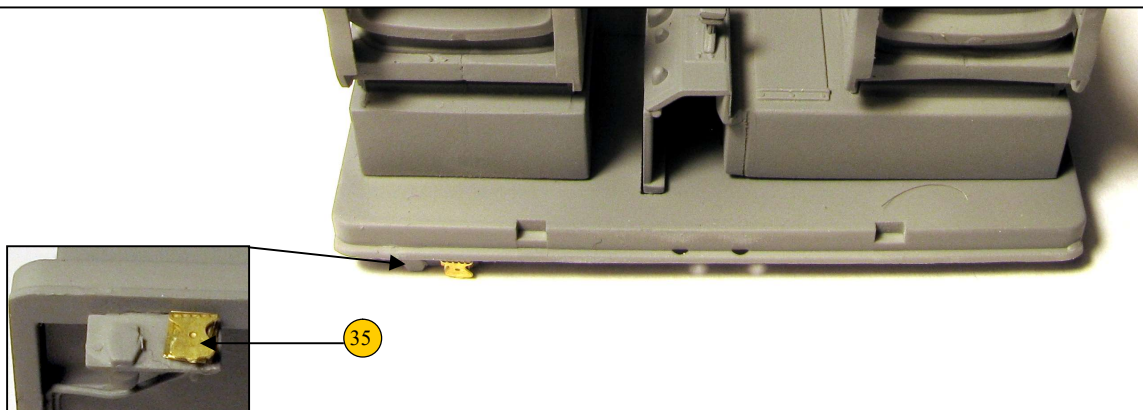

recommended kits: Trumpeter

PHOTO-ETCHED PARTS

RESIN PARTS

X - RESIN PARTS

X - PHOTO-ETCHED PARTS

M915

M920

M915 ONLY

M915

M915

M920

1x M915 / 2x M920

M915/M920 - detail set 1/35 F3090