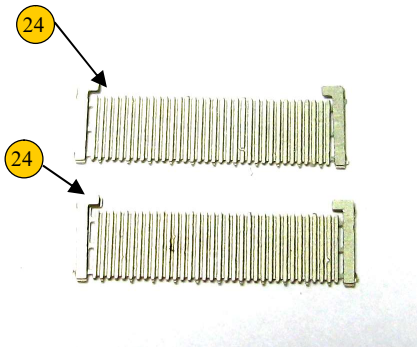

recommended kits: Trumpeter

PHOTO-ETCHED PARTS

RESIN PARTS

X - RESIN PARTS

X - PHOTO-ETCHED PARTS

M915

M920

M915 ONLY

M915

M915

M920

1x M915 / 2x M920

M915/M920 - detail set 1/35 F3090