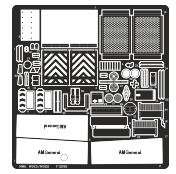

recommended kits: Trumpeter

PHOTO-ETCHED PARTS

RESIN PARTS

X - RESIN PARTS

X - PHOTO-ETCHED PARTS

M915

M920

M915 ONLY

M915

M915

M920

1x M915 / 2x M920

M915/M920 - detail set 1/35 F3090