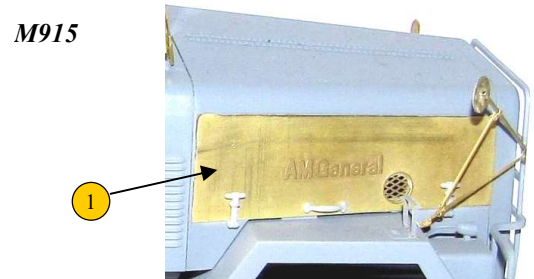

recommended kits: Trumpeter

PHOTO-ETCHED PARTS

RESIN PARTS

X - RESIN PARTS

X - PHOTO-ETCHED PARTS

M915

M920

M915 ONLY

M915

M915

M920

1x M915 / 2x M920

M915/M920 - detail set 1/35 F3090