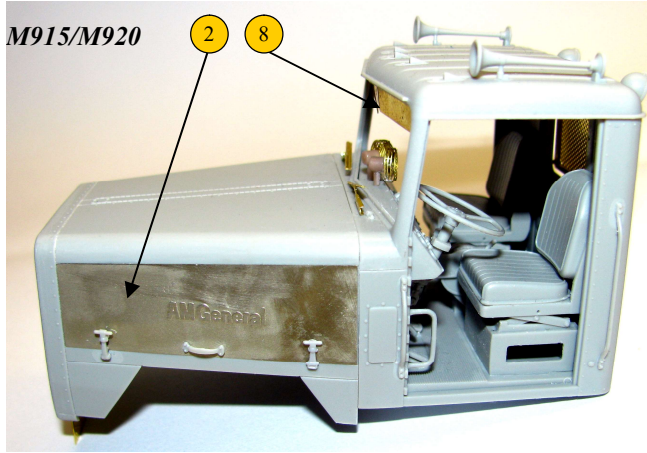

recommended kits: Trumpeter

PHOTO-ETCHED PARTS

RESIN PARTS

X - RESIN PARTS

X - PHOTO-ETCHED PARTS

M915

M920

M915 ONLY

M915

M915

M920

1x M915 / 2x M920

M915/M920 - detail set 1/35 F3090