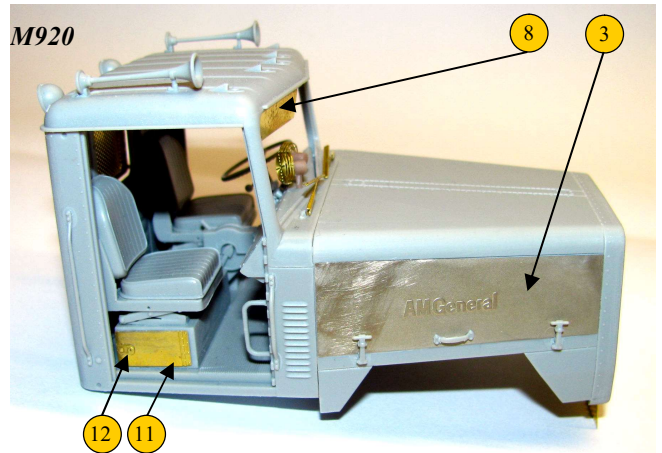

recommended kits: Trumpeter

PHOTO-ETCHED PARTS

RESIN PARTS

X - RESIN PARTS

X - PHOTO-ETCHED PARTS

M915

M920

M915 ONLY

M915

M915

M920

1x M915 / 2x M920

M915/M920 - detail set 1/35 F3090