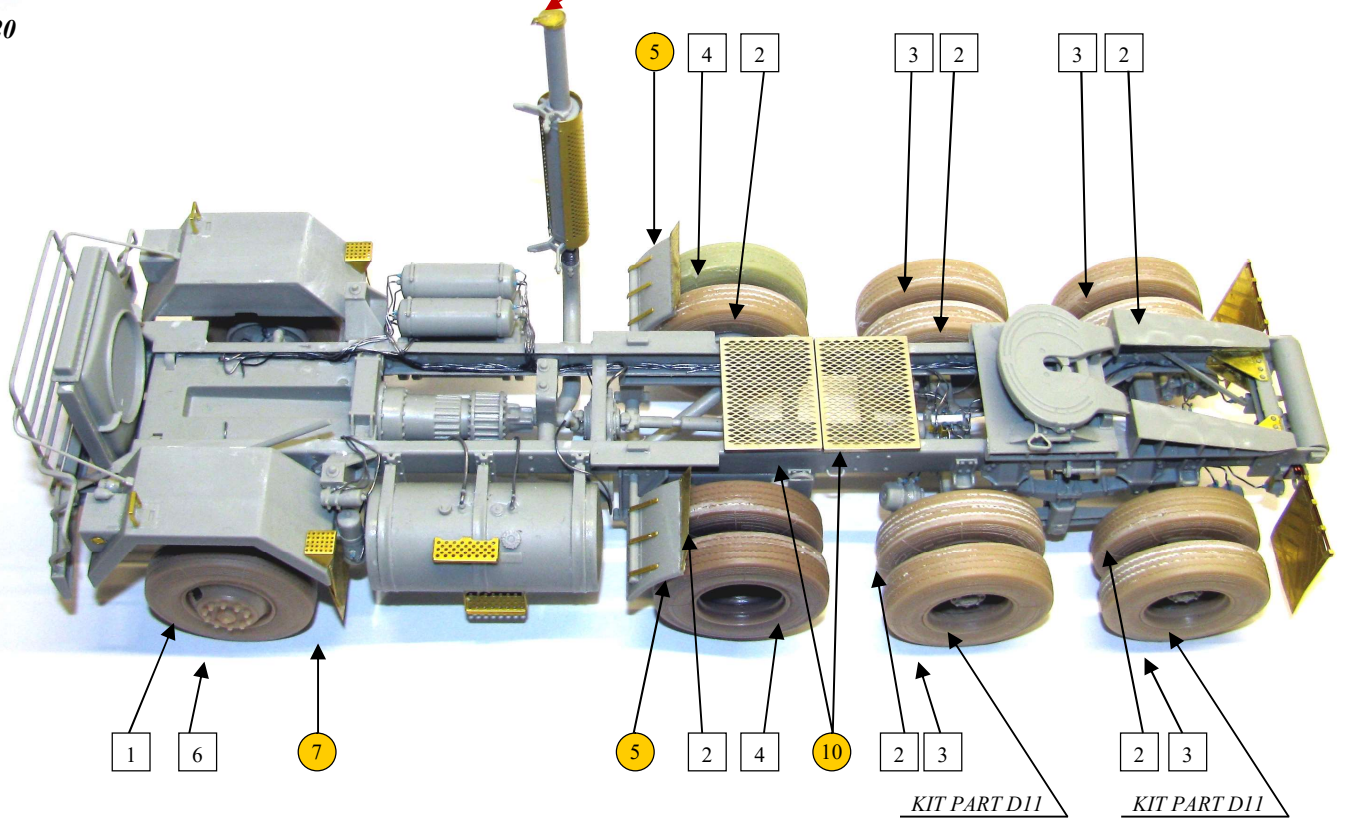

recommended kits: Trumpeter

PHOTO-ETCHED PARTS

RESIN PARTS

X - RESIN PARTS

X - PHOTO-ETCHED PARTS

M915

M920

M915 ONLY

M915

M915

M920

1x M915 / 2x M920

M915/M920 - detail set 1/35 F3090