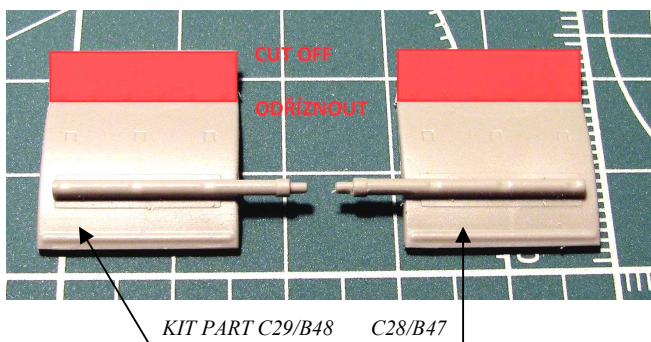

recommended kits: Trumpeter

PHOTO-ETCHED PARTS

RESIN PARTS

X - RESIN PARTS

X - PHOTO-ETCHED PARTS

M915

M920

M915 ONLY

M915

M915

M920

1x M915 / 2x M920

M915/M920 - detail set 1/35 F3090