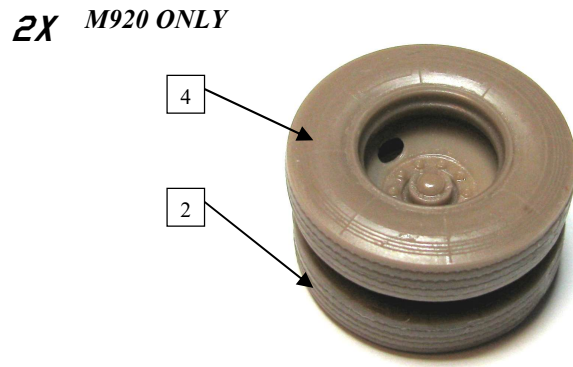

recommended kits: Trumpeter

PHOTO-ETCHED PARTS

RESIN PARTS

X - RESIN PARTS

X - PHOTO-ETCHED PARTS

M915

M920

M915 ONLY

M915

M915

M920

1x M915 / 2x M920

M915/M920 - detail set 1/35 F3090