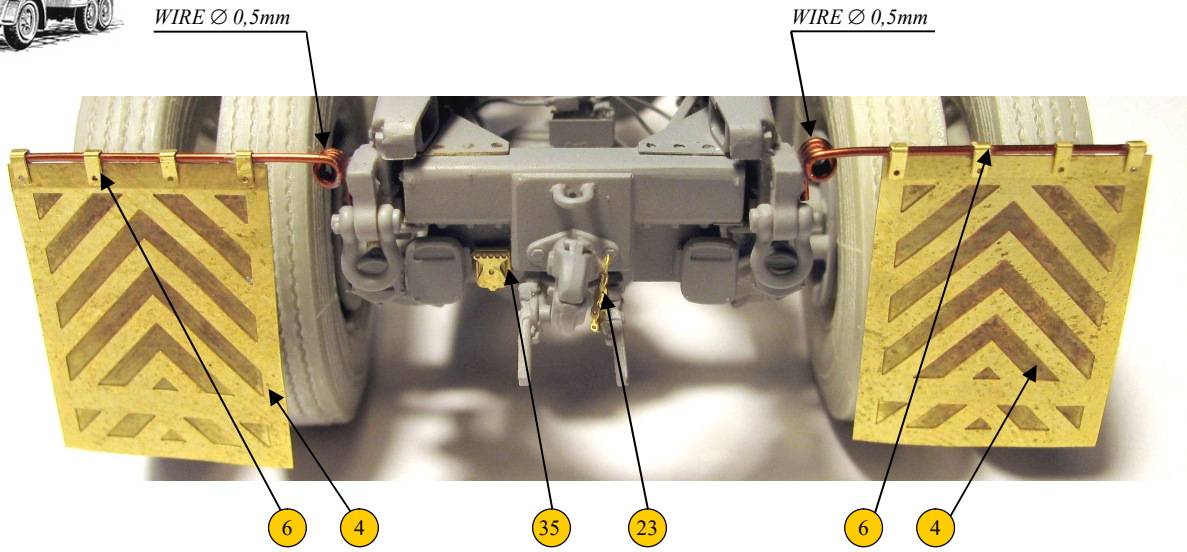

recommended kits: Trumpeter

PHOTO-ETCHED PARTS

RESIN PARTS

X - RESIN PARTS

X - PHOTO-ETCHED PARTS

M915

M920

M915 ONLY

M915

M915

M920

1x M915 / 2x M920

M915/M920 - detail set 1/35 F3090