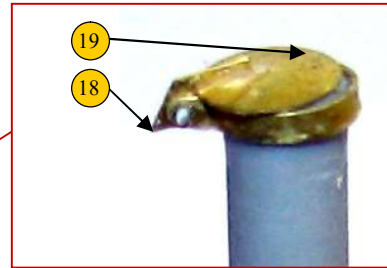

recommended kits: Trumpeter

PHOTO-ETCHED PARTS

RESIN PARTS

X - RESIN PARTS

X - PHOTO-ETCHED PARTS

M915

M920

M915 ONLY

M915

M915

M920

1x M915 / 2x M920

M915/M920 - detail set 1/35 F3090