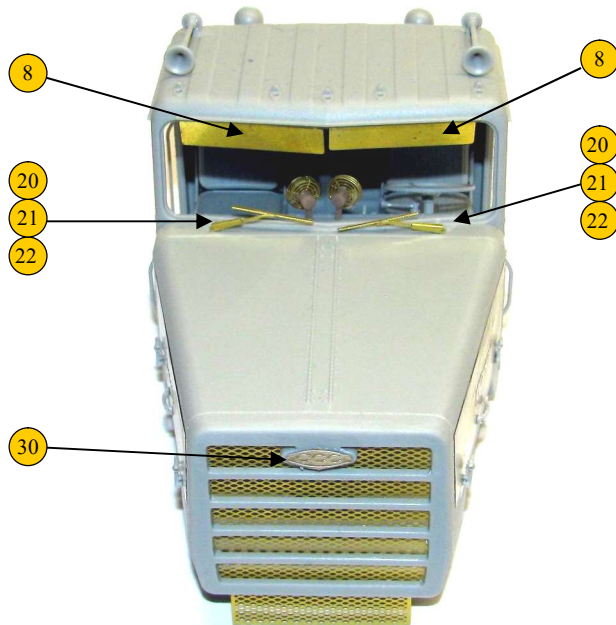

recommended kits: Trumpeter

PHOTO-ETCHED PARTS

RESIN PARTS

X - RESIN PARTS

X - PHOTO-ETCHED PARTS

M915

M920

M915 ONLY

M915

M915

M920

1x M915 / 2x M920

M915/M920 - detail set 1/35 F3090