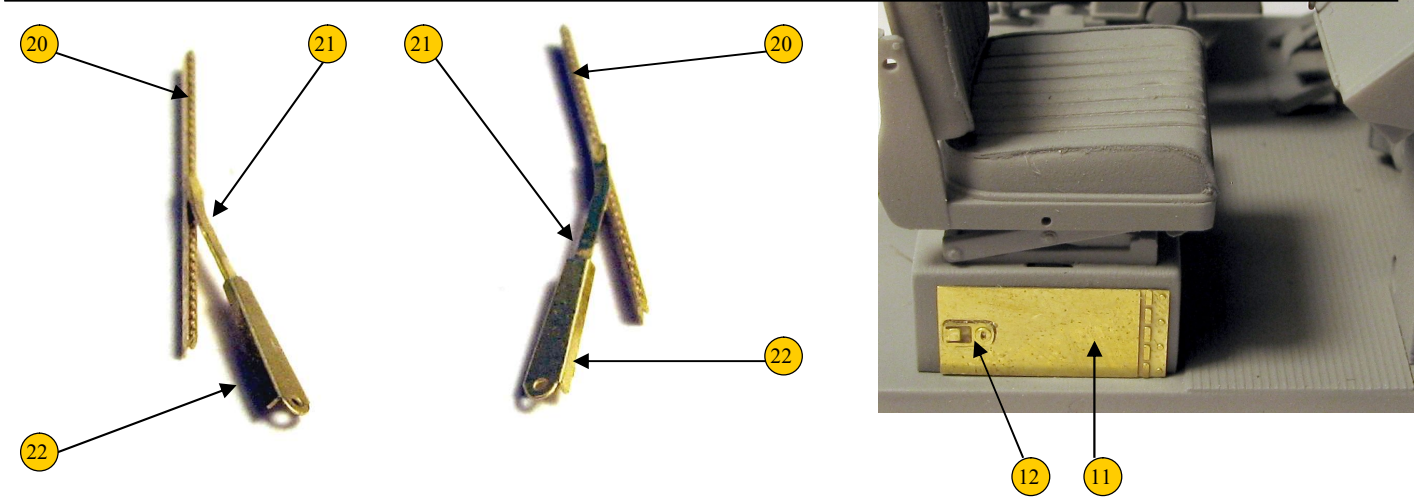

recommended kits: Trumpeter

PHOTO-ETCHED PARTS

RESIN PARTS

X - RESIN PARTS

X - PHOTO-ETCHED PARTS

M915

M920

M915 ONLY

M915

M915

M920

1x M915 / 2x M920

M915/M920 - detail set 1/35 F3090