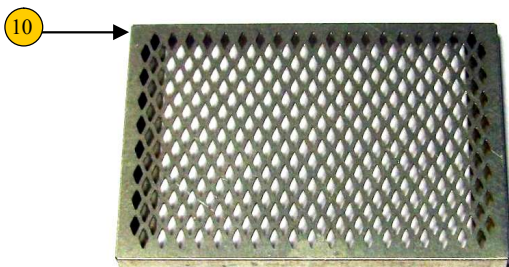

recommended kits: Trumpeter

PHOTO-ETCHED PARTS

RESIN PARTS

X - RESIN PARTS

X - PHOTO-ETCHED PARTS

M915

M920

M915 ONLY

M915

M915

M920

1x M915 / 2x M920

M915/M920 - detail set 1/35 F3090