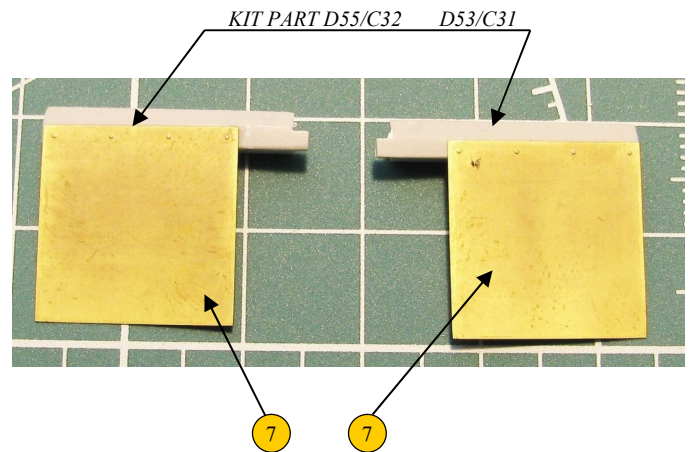

recommended kits: Trumpeter

PHOTO-ETCHED PARTS

RESIN PARTS

X - RESIN PARTS

X - PHOTO-ETCHED PARTS

M915

M920

M915 ONLY

M915

M915

M920

1x M915 / 2x M920

M915/M920 - detail set 1/35 F3090