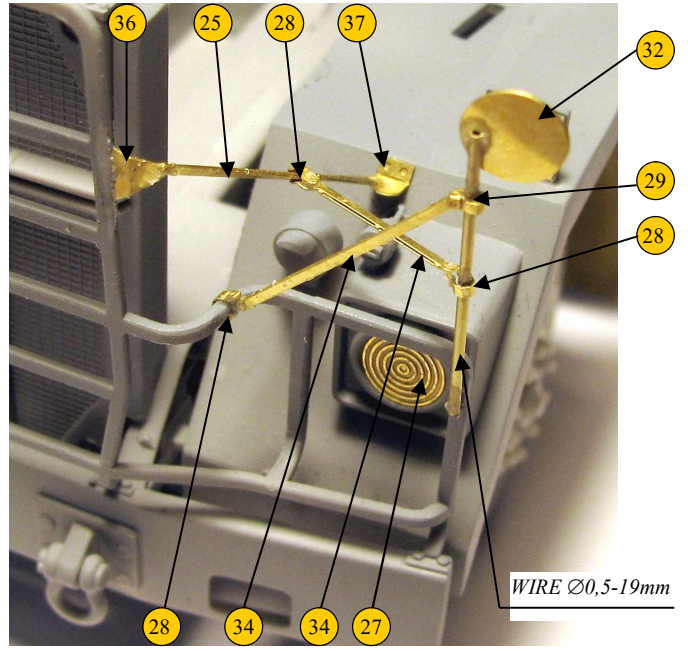

recommended kits: Trumpeter

PHOTO-ETCHED PARTS

RESIN PARTS

X - RESIN PARTS

X - PHOTO-ETCHED PARTS

M915

M920

M915 ONLY

M915

M915

M920

1x M915 / 2x M920

M915/M920 - detail set 1/35 F3090