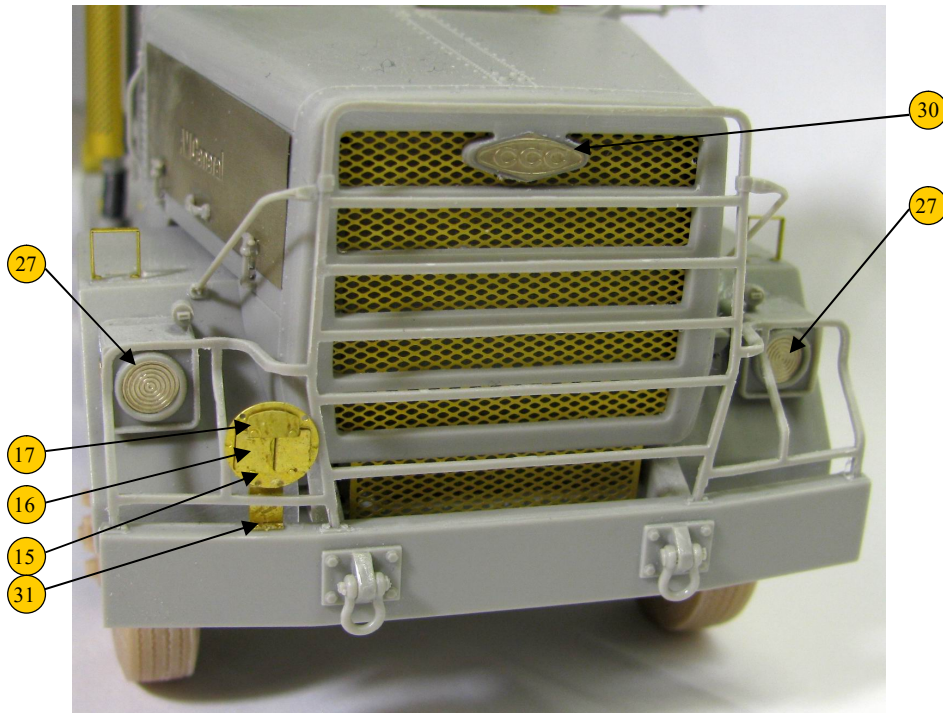

recommended kits: Trumpeter

PHOTO-ETCHED PARTS

RESIN PARTS

X - RESIN PARTS

X - PHOTO-ETCHED PARTS

M915

M920

M915 ONLY

M915

M915

M920

1x M915 / 2x M920

M915/M920 - detail set 1/35 F3090