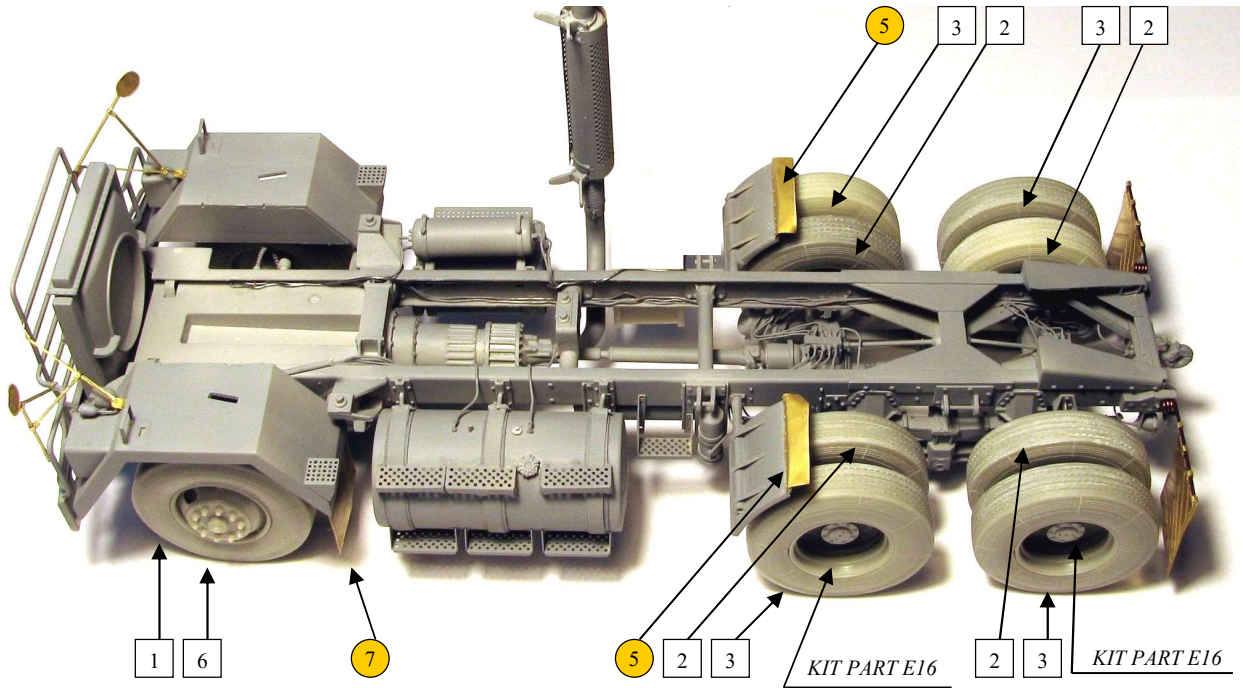

recommended kits: Trumpeter

PHOTO-ETCHED PARTS

RESIN PARTS

X - RESIN PARTS

X - PHOTO-ETCHED PARTS

M915

M920

M915 ONLY

M915

M915

M920

1x M915 / 2x M920

M915/M920 - detail set 1/35 F3090