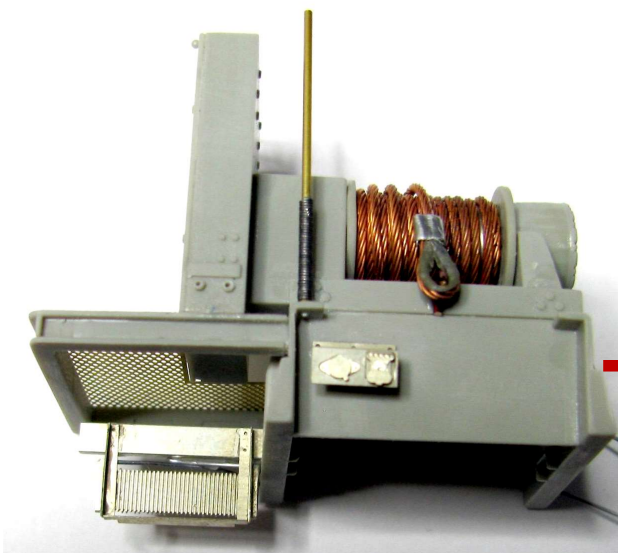

recommended kits: Trumpeter

PHOTO-ETCHED PARTS

RESIN PARTS

X - RESIN PARTS

X - PHOTO-ETCHED PARTS

M915

M920

M915 ONLY

M915

M915

M920

1x M915 / 2x M920

M915/M920 - detail set 1/35 F3090